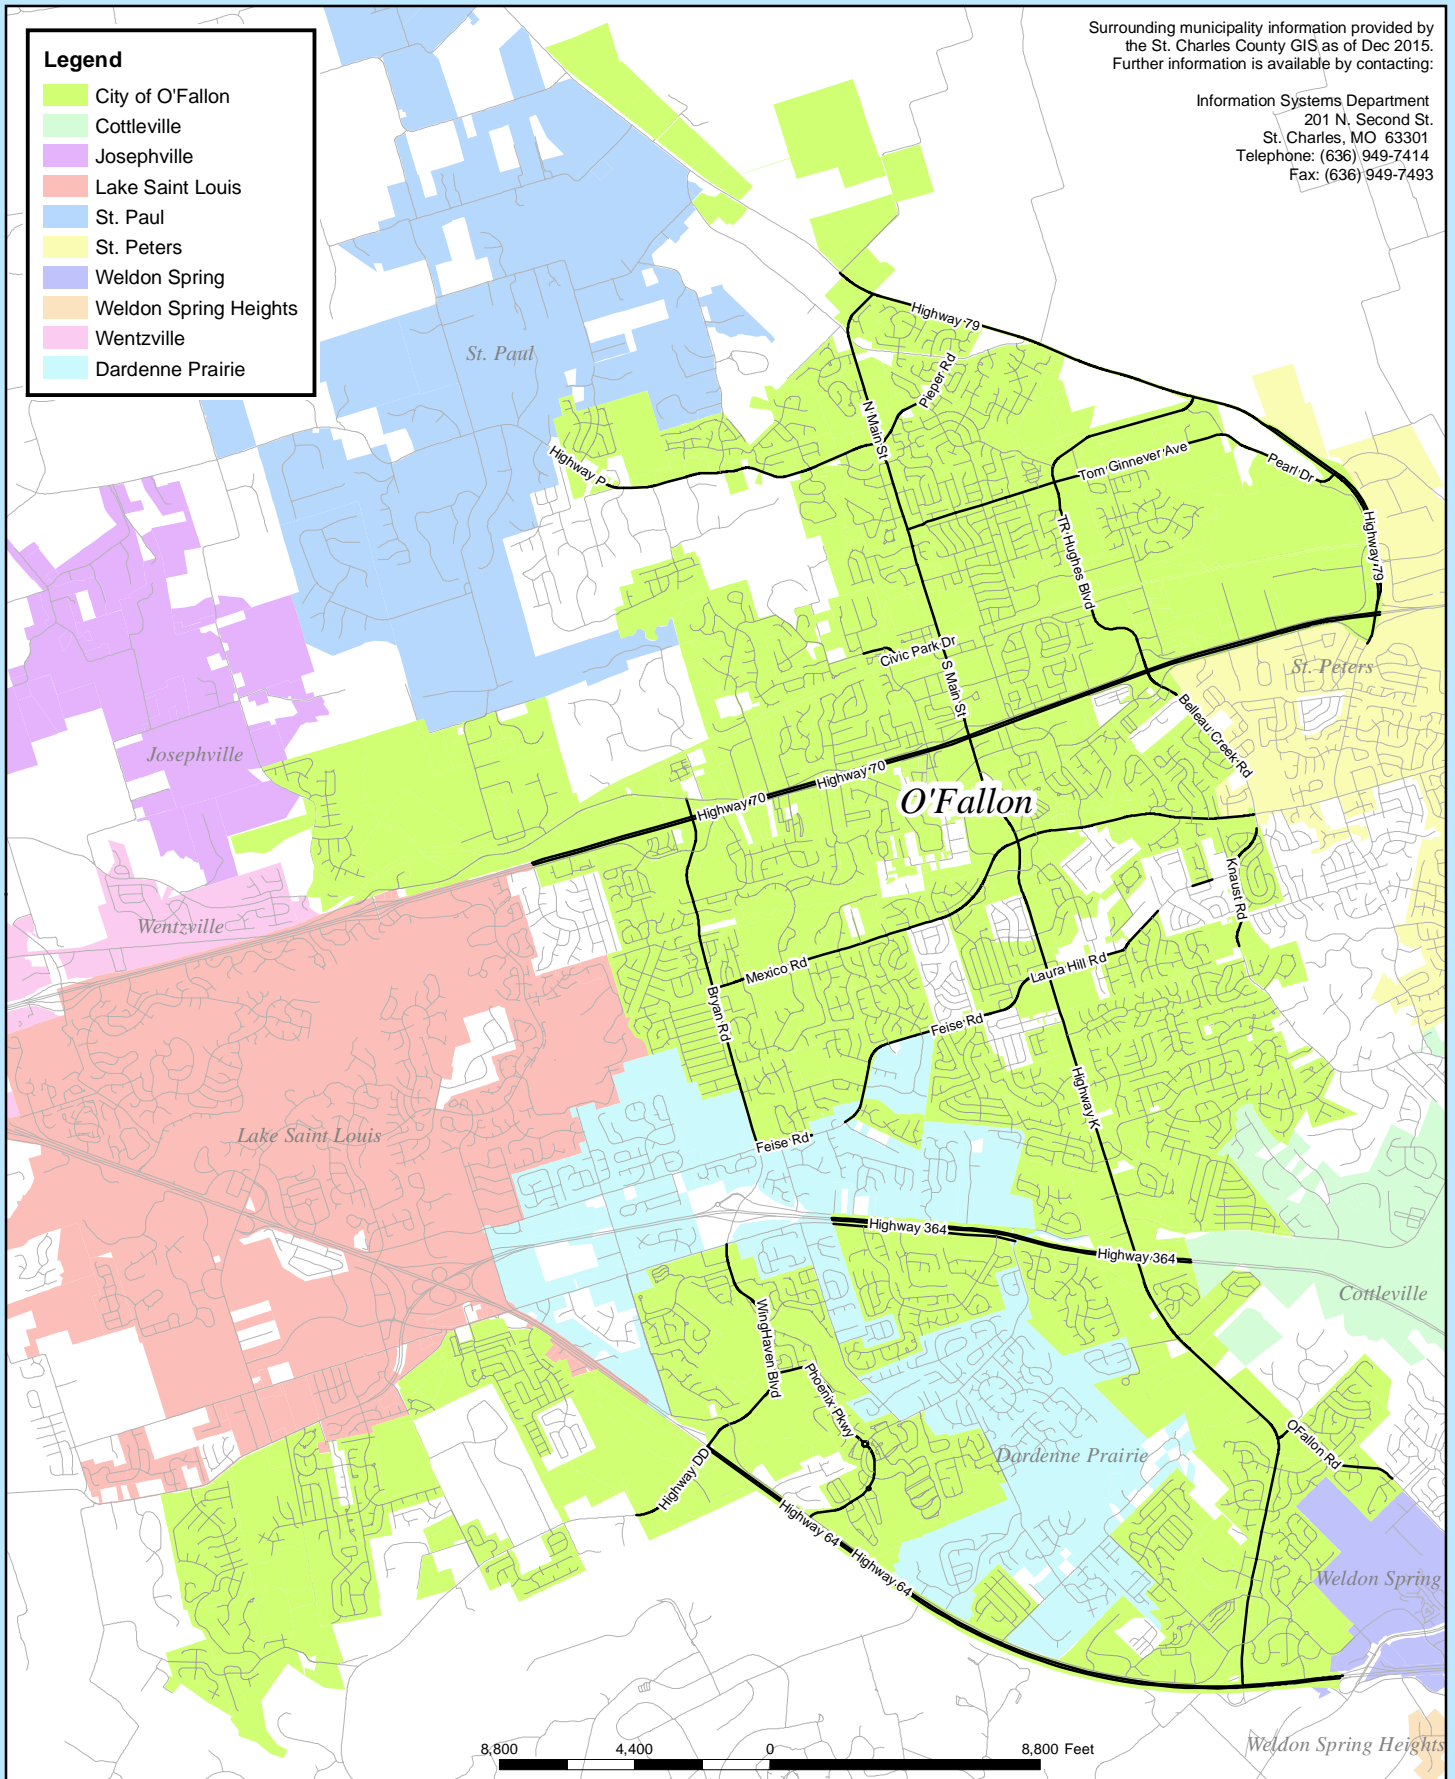

Legend

- City of O'Fallon
- Cottleville
- Josephville
- Lake Saint Louis
- St. Paul
- St. Peters
- Weldon Spring
- Weldon Spring Heights
- Wentzville
- Dardenne Prairie

Planning & Development
Geographic Information System
O'Fallon, Missouri

O'Fallon City Limits

Information current through Ordinance 6287

Printed: 01/10/2017