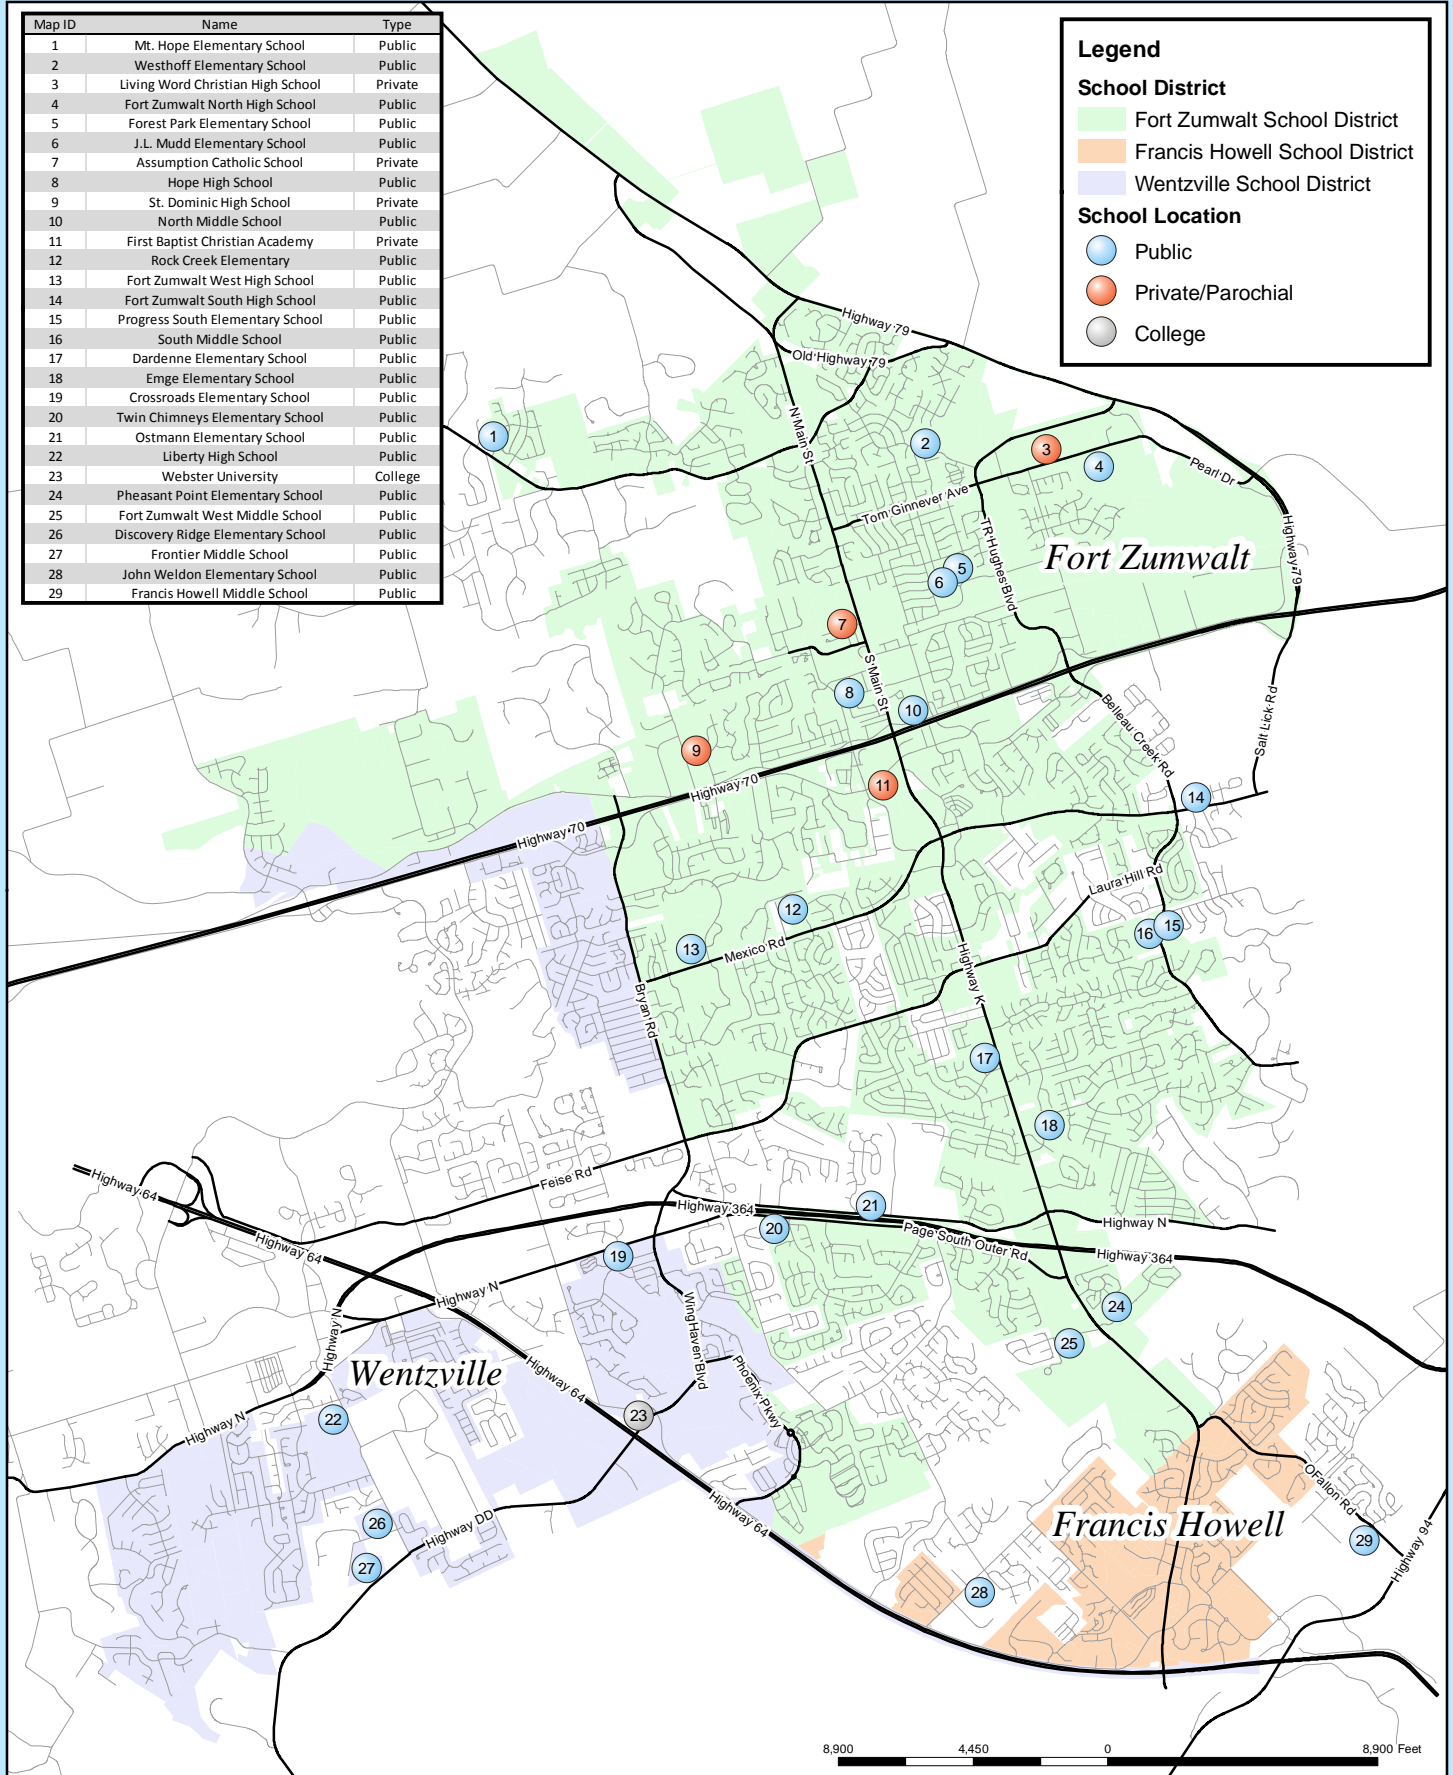

Map ID	Name	Type
1	Mt. Hope Elementary School	Public
2	Westhoff Elementary School	Public
3	Living Word Christian High School	Private
4	Fort Zumwalt North High School	Public
5	Forest Park Elementary School	Public
6	J.L. Mudd Elementary School	Public
7	Assumption Catholic School	Private
8	Hope High School	Public
9	St. Dominic High School	Private
10	North Middle School	Public
11	First Baptist Christian Academy	Private
12	Rock Creek Elementary	Public
13	Fort Zumwalt West High School	Public
14	Fort Zumwalt South High School	Public
15	Progress South Elementary School	Public
16	South Middle School	Public
17	Dardenne Elementary School	Public
18	Emge Elementary School	Public
19	Crossroads Elementary School	Public
20	Twin Chimneys Elementary School	Public
21	Ostmann Elementary School	Public
22	Liberty High School	Public
23	Webster University	College
24	Pheasant Point Elementary School	Public
25	Fort Zumwalt West Middle School	Public
26	Discovery Ridge Elementary School	Public
27	Frontier Middle School	Public
28	John Weldon Elementary School	Public
29	Francis Howell Middle School	Public

Legend

School District

- Fort Zumwalt School District
- Francis Howell School District
- Wentzville School District

School Location

- Public
- Private/Parochial
- College

Planning & Development
Geographic Information System
O'Fallon, Missouri

O'Fallon Education
Information current through ordinance 6287
Printed: 02/01/2017